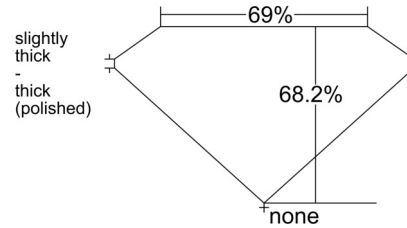

PROPORTIONS

Profile not to actual proportions