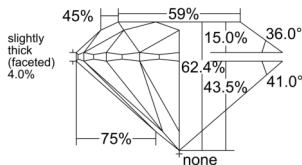

GIA®

FACSIMILE

GIA REPORT 2235671442

Verify this report at GIA.edu

GIA NATURAL DIAMOND DOSSIER®

August 26, 2025
GIA Report Number 2235671442
Shape and Cutting Style ..... Round Brilliant
Measurements ..... 5.85 - 5.89 x 3.66 mm

GRADING RESULTS

Carat Weight ..... 0.78 carat
Color Grade ..... H
Clarity Grade S11
Cut Grade ..... Excellent

ADDITIONAL GRADING INFORMATION

Polish ..... Excellent
Symmetry ..... Excellent
Fluorescence ..... None
Clarity Characteristics ..... Cloud, Crystal, Feather
Inscription(s): GIA 2235671442

PROPORTIONS

Profile to actual proportions