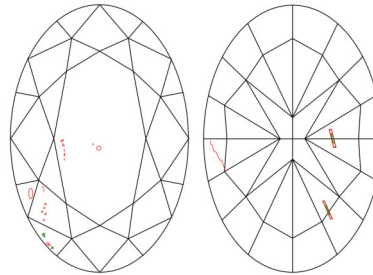

GIA COLORED DIAMOND SCALE

Illustration of GIA fancy color grade interrelationships

GIA CLARITY SCALE

FLAWLESS
INTERNALLY FLAWLESS
VVS <sub>1</sub>
VVS <sub>2</sub>
VS <sub>1</sub>
VS <sub>2</sub>
SI <sub>1</sub>
SI <sub>2</sub>
I <sub>1</sub>
I <sub>2</sub>
I <sub>3</sub>

CLARITY CHARACTERISTICS

KEY TO SYMBOLS\*

- Crystal
- Etch Channel
- ~ Feather
- ◐ Cavity
- \\ Needle

\* Red symbols denote internal characteristics (inclusions). Green or black symbols denote external characteristics (blemishes). Diagram is an approximate representation of the diamond, and symbols shown indicate type, position, and approximate size of clarity characteristics. All clarity characteristics may not be shown. Details of finish are not shown.