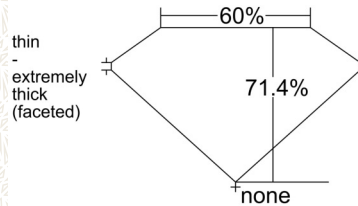

GIA NATURAL COLORED DIAMOND REPORT

August 07, 2025  
 Report Type ..... Grading Report  
 GIA Report Number ..... 2235649616  
 Shape and Cutting Style ..... Oval Modified Brilliant  
 Measurements ..... 4.71 x 3.11 x 2.22 mm

Carat Weight ..... 0.26 carat  
 Color Grade ..... Fancy Vivid Purplish Pink  
 Color Origin ..... Natural  
 Color Distribution ..... Even  
 Clarity Grade ..... SI2  
 Proportions:

Profile not to actual proportions

CLARITY CHARACTERISTICS

KEY TO SYMBOLS\*

- Crystal
- Etch Channel
- ~ Feather
- ◐ Cavity
- \\ Needle

\* Red symbols denote internal characteristics (inclusions). Green or black symbols denote external characteristics (blemishes). Diagram is an approximate representation of the diamond, and symbols shown indicate type, position, and approximate size of clarity characteristics. All clarity characteristics may not be shown. Details of finish are not shown.