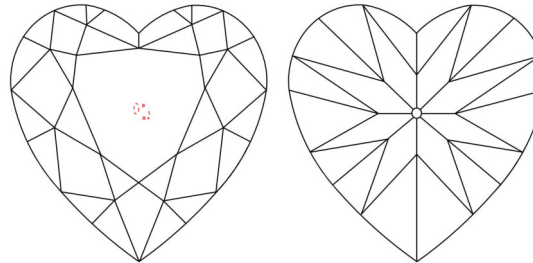

GIA NATURAL DIAMOND GRADING REPORT

July 23, 2025
 GIA Report Number *****45572
 Shape and Cutting Style Heart Brilliant
 Measurements 5.69 x 6.81 x 4.26 mm

GRADING RESULTS

Carat Weight 1.01 carat
 Color Grade G
 Clarity Grade VS1

ADDITIONAL GRADING INFORMATION

Polish Excellent
 Symmetry Very Good
 Fluorescence Faint
 Inscription(s): GIA *****45572
Comments: Additional clouds are not shown. Additional pinpoints are not shown.

PROPORTIONS

Profile not to actual proportions

CLARITY CHARACTERISTICS

KEY TO SYMBOLS*

- Crystal
- ☉ Cloud
- ↘ Needle
- Pinpoint

* Red symbols denote internal characteristics (inclusions). Green or black symbols denote external characteristics (blemishes). Diagram is an approximate representation of the diamond, and symbols shown indicate type, position, and approximate size of clarity characteristics. All clarity characteristics may not be shown. Details of finish are not shown.