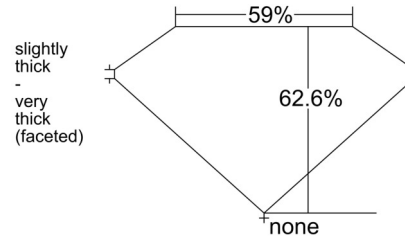

GIA NATURAL DIAMOND GRADING REPORT

July 23, 2025
 GIA Report Number *****45572
 Shape and Cutting Style Heart Brilliant
 Measurements 5.69 x 6.81 x 4.26 mm

GRADING RESULTS

Carat Weight 1.01 carat
 Color Grade G
 Clarity Grade VS1

ADDITIONAL GRADING INFORMATION

Polish Excellent
 Symmetry Very Good
 Fluorescence Faint
 Inscription(s): GIA *****45572
Comments: Additional clouds are not shown. Additional pinpoints are not shown.

PROPORTIONS

Profile not to actual proportions

CLARITY CHARACTERISTICS

KEY TO SYMBOLS*

- Crystal
- ☉ Cloud
- ↘ Needle
- Pinpoint

* Red symbols denote internal characteristics (inclusions). Green or black symbols denote external characteristics (blemishes). Diagram is an approximate representation of the diamond, and symbols shown indicate type, position, and approximate size of clarity characteristics. All clarity characteristics may not be shown. Details of finish are not shown.