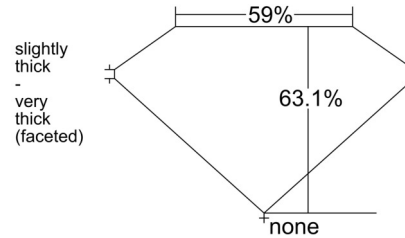

GIA NATURAL DIAMOND GRADING REPORT

June 20, 2025  
 GIA Report Number \*\*\*\*\*12709  
 Shape and Cutting Style Heart Brilliant  
 Measurements 5.67 x 6.79 x 4.29 mm

GRADING RESULTS

Carat Weight 1.01 carat  
 Color Grade I  
 Clarity Grade VS1

ADDITIONAL GRADING INFORMATION

Polish Excellent  
 Symmetry Very Good  
 Fluorescence None  
 Inscription(s): GIA \*\*\*\*\*12709

PROPORTIONS

Profile not to actual proportions

CLARITY CHARACTERISTICS

KEY TO SYMBOLS\*

\* Red symbols denote internal characteristics (inclusions). Green or black symbols denote external characteristics (blemishes). Diagram is an approximate representation of the diamond, and symbols shown indicate type, position, and approximate size of clarity characteristics. All clarity characteristics may not be shown. Details of finish are not shown.