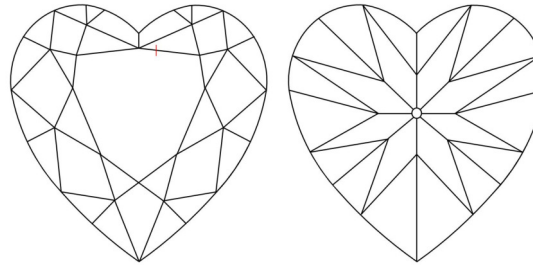

GIA NATURAL DIAMOND GRADING REPORT

June 20, 2025  
 GIA Report Number \*\*\*\*\*12709  
 Shape and Cutting Style Heart Brilliant  
 Measurements 5.67 x 6.79 x 4.29 mm

GRADING RESULTS

Carat Weight 1.01 carat  
 Color Grade I  
 Clarity Grade VS1

ADDITIONAL GRADING INFORMATION

Polish Excellent  
 Symmetry Very Good  
 Fluorescence None  
 Inscription(s): GIA \*\*\*\*\*12709

PROPORTIONS

Profile not to actual proportions

CLARITY CHARACTERISTICS

KEY TO SYMBOLS\*

Feather

GRADING SCALES

GIA COLOR SCALE		GIA CLARITY SCALE	
COLOURLESS	D	VERY VERY SLIGHTLY INCLUDED	FLAWLESS
	E		INTERNALLY FLAWLESS
	F		VVS <sub>1</sub>
NEAR COLOURLESS	G	VERY SLIGHTLY INCLUDED	VVS <sub>2</sub>
	H		VS <sub>1</sub>
	I		VS <sub>2</sub>
FANT	J	SLIGHTLY INCLUDED	SI <sub>1</sub>
	K		SI <sub>2</sub>
	L		I <sub>1</sub>
VERY LIGHT	M	INCLUDED	I <sub>2</sub>
	N		I <sub>3</sub>
	O		
LIGHT	P		
	Q		
	R		
	S		
	T		
	U		
	V		
W			
X			
Y			
Z			

\* Red symbols denote internal characteristics (inclusions). Green or black symbols denote external characteristics (blemishes). Diagram is an approximate representation of the diamond, and symbols shown indicate type, position, and approximate size of clarity characteristics. All clarity characteristics may not be shown. Details of finish are not shown.