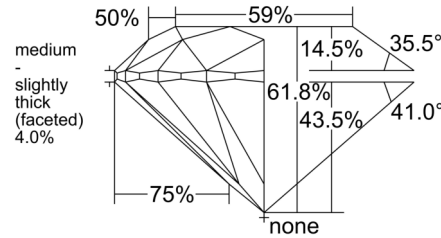

GIA NATURAL DIAMOND GRADING REPORT

June 18, 2025
 GIA Report Number *****11518
 Shape and Cutting Style Round Brilliant
 Measurements 6.64 - 6.68 x 4.12 mm

GRADING RESULTS

Carat Weight 1.13 carat
 Color Grade I
 Clarity Grade VVS1
 Cut Grade Excellent

ADDITIONAL GRADING INFORMATION

Polish Excellent
 Symmetry Excellent
 Fluorescence None
 Inscription(s): GIA *****11518

PROPORTIONS

Profile to actual proportions

CLARITY CHARACTERISTICS

KEY TO SYMBOLS*

- Pinpoint
- ~ Feather

* Red symbols denote internal characteristics (inclusions). Green or black symbols denote external characteristics (blemishes). Diagram is an approximate representation of the diamond, and symbols shown indicate type, position, and approximate size of clarity characteristics. All clarity characteristics may not be shown. Details of finish are not shown.