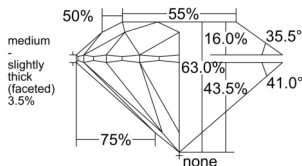

GIA®

FACSIMILE

GIA REPORT 2235610576

Verify this report at GIA.edu

GIA NATURAL DIAMOND DOSSIER®

June 18, 2025
GIA Report Number 2235610576
Shape and Cutting Style ..... Round Brilliant
Measurements ..... 4.62 - 4.64 x 2.92 mm

GRADING RESULTS

Carat Weight ..... 0.38 carat
Color Grade ..... J
Clarity Grade S11
Cut Grade ..... Excellent

ADDITIONAL GRADING INFORMATION

Polish ..... Excellent
Symmetry ..... Excellent
Fluorescence ..... None
Clarity Characteristics ..... Crystal
Inscription(s): GIA 2235610576

PROPORTIONS

GRADING SCALES

GIA COLOR SCALE	GIA CLARITY SCALE	GIA CUT SCALE
COLOURLESS	FLAWLESS	EXCELLENT
D	INTERNALLY FLAWLESS	
E	VVS₁	VERY GOOD
F		
G	VS₁	GOOD
H		
I	SI₁	FAIR
J		
K	I₁	POOR
L		
M	I₂	
N		
O	I₃	
P		
Q		
R		
S		
T		
U		
V		
W		
X		
Y		
Z