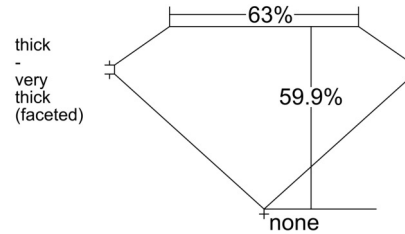

GIA NATURAL DIAMOND GRADING REPORT

June 11, 2025
 GIA Report Number 2235603116
 Shape and Cutting Style Oval Brilliant
 Measurements 15.16 x 10.85 x 6.50 mm

GRADING RESULTS

Carat Weight 7.01 carat
 Color Grade G
 Clarity Grade SI1

ADDITIONAL GRADING INFORMATION

Polish Very Good
 Symmetry Excellent
 Fluorescence Faint
 Inscription(s): GIA 2235603116

Comments: Pinpoints are not shown. Clouds are not shown.

PROPORTIONS

Profile not to actual proportions

CLARITY CHARACTERISTICS

KEY TO SYMBOLS*

- Crystal
- ~ Feather
- \\ Needle

* Red symbols denote internal characteristics (inclusions). Green or black symbols denote external characteristics (blemishes). Diagram is an approximate representation of the diamond, and symbols shown indicate type, position, and approximate size of clarity characteristics. All clarity characteristics may not be shown. Details of finish are not shown.