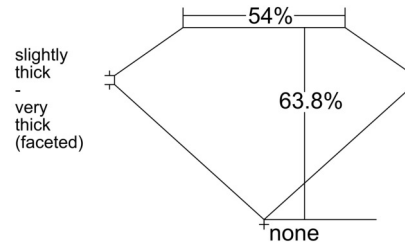

GIA NATURAL DIAMOND GRADING REPORT

June 10, 2025
GIA Report Number 2235595927
Shape and Cutting Style Oval Brilliant
Measurements 10.79 x 7.65 x 4.88 mm

GRADING RESULTS

Carat Weight 2.70 carat
Color Grade M
Clarity Grade VS2

ADDITIONAL GRADING INFORMATION

Polish Very Good
Symmetry Very Good
Fluorescence Faint

Inscription(s): GIA 2235595927

Comments: Additional clouds are not shown. Pinpoints are not shown.

PROPORTIONS

Profile not to actual proportions

CLARITY CHARACTERISTICS

KEY TO SYMBOLS*

- Cloud
- Feather
- Crystal
- Natural

* Red symbols denote internal characteristics (inclusions). Green or black symbols denote external characteristics (blemishes). Diagram is an approximate representation of the diamond, and symbols shown indicate type, position, and approximate size of clarity characteristics. All clarity characteristics may not be shown. Details of finish are not shown.