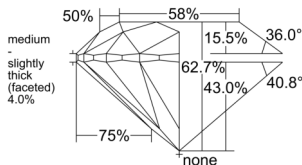

GIA®

FACSIMILE

GIA REPORT 2235564413

Verify this report at GIA.edu

GIA NATURAL DIAMOND DOSSIER®

April 17, 2025
GIA Report Number 2235564413
Shape and Cutting Style ..... Round Brilliant
Measurements ..... 6.00 - 6.02 x 3.77 mm

GRADING RESULTS

Carat Weight ..... 0.85 carat
Color Grade ..... E
Clarity Grade VS2
Cut Grade ..... Excellent

ADDITIONAL GRADING INFORMATION

Polish ..... Excellent
Symmetry ..... Excellent
Fluorescence ..... None
Clarity Characteristics ..... Crystal, Cloud, Feather
Inscription(s): GIA 2235564413

PROPORTIONS

Profile to actual proportions