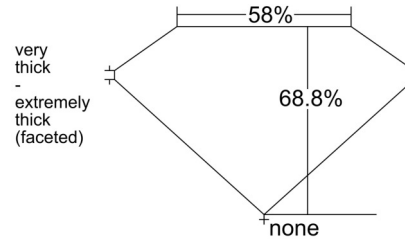

GIA NATURAL DIAMOND GRADING REPORT

March 07, 2025
 GIA Report Number 2235526395
 Shape and Cutting Style Oval Modified Brilliant
 Measurements 8.47 x 6.04 x 4.16 mm

GRADING RESULTS

Carat Weight 1.70 carat
 Color Grade S to T Range
 Clarity Grade VS1

ADDITIONAL GRADING INFORMATION

Polish Very Good
 Symmetry Very Good
 Fluorescence Medium Blue
 Inscription(s): GIA 2235526395
 Comments: Additional pinpoints are not shown.

PROPORTIONS

Profile not to actual proportions

CLARITY CHARACTERISTICS

KEY TO SYMBOLS*

- Crystal
- ⊗ Cloud
- Pinpoint

* Red symbols denote internal characteristics (inclusions). Green or black symbols denote external characteristics (blemishes). Diagram is an approximate representation of the diamond, and symbols shown indicate type, position, and approximate size of clarity characteristics. All clarity characteristics may not be shown. Details of finish are not shown.