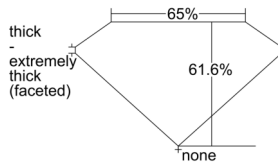

GIA®

FACSIMILE

GIA REPORT 2235449577

Verify this report at gia.edu

GIA NATURAL DIAMOND DOSSIER®

December 04, 2024
GIA Report Number 2235449577
Shape and Cutting Style ..... Pear Modified Brilliant
Measurements ..... 8.23 x 4.74 x 2.92 mm

GRADING RESULTS

Carat Weight ..... 0.81 carat
Color Grade ..... W to X Range
Clarity Grade VS1

ADDITIONAL GRADING INFORMATION

Polish ..... Very Good
Symmetry ..... Very Good
Fluorescence ..... Strong Blue
Clarity Characteristics ..... Crystal
Inscription(s): GIA 2235449577

PROPORTIONS

Profile not to actual proportions

GRADING SCALES

GIA COLOR SCALE		GIA CLARITY SCALE			
COLORLESS	D	VERY VERY SLIGHTLY INCLUDED	FLAWLESS		
	E		INTERNALLY FLAWLESS		
	F	VERY SLIGHTLY INCLUDED	VS₁		
	G		VS₂		
	H		VS₁		
	NEAR COLORLESS	I	SLIGHTLY INCLUDED	VS₂	
		J		SI₁	
		FAINT	K	INCLUDED	SI₂
			L		I₁
			M		I₂
VERT LIGHT	N	LIGHT	I₃		
	O				
	P				
	Q				
	R				
	S				
	T