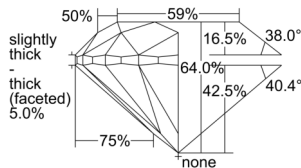

GIA®

FACSIMILE

GIA REPORT 2235427690

Verify this report at gia.edu

GIA NATURAL DIAMOND DOSSIER®

October 29, 2024
GIA Report Number 2235427690
Shape and Cutting Style ..... Round Brilliant
Measurements ..... 4.59 - 4.64 x 2.95 mm

GRADING RESULTS

Carat Weight ..... 0.40 carat
Color Grade ..... K
Clarity Grade VVS1
Cut Grade ..... Good

ADDITIONAL GRADING INFORMATION

Polish ..... Excellent
Symmetry ..... Very Good
Fluorescence ..... Faint
Clarity Characteristics ..... Pinpoint, Chip, Feather
Inscription(s): GIA 2235427690

PROPORTIONS

Profile to actual proportions