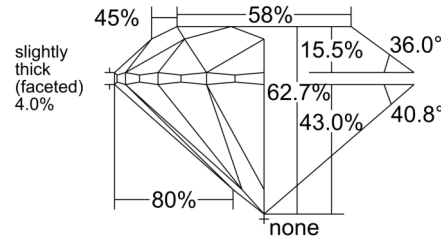

GIA NATURAL DIAMOND GRADING REPORT

June 24, 2026
 GIA Report Number 2233988856
 Shape and Cutting Style Round Brilliant
 Measurements 6.90 - 6.95 x 4.35 mm

GRADING RESULTS

Carat Weight 1.31 carat
 Color Grade I
 Clarity Grade VS1
 Cut Grade Excellent

ADDITIONAL GRADING INFORMATION

Polish Excellent
 Symmetry Excellent
 Fluorescence None
 Inscription(s): GIA 2233988856

PROPORTIONS

Profile to actual proportions

CLARITY CHARACTERISTICS

KEY TO SYMBOLS*

- Feather
- Cloud
- Needle

* Red symbols denote internal characteristics (inclusions). Green or black symbols denote external characteristics (blemishes). Diagram is an approximate representation of the diamond, and symbols shown indicate type, position, and approximate size of clarity characteristics. All clarity characteristics may not be shown. Details of finish are not shown.