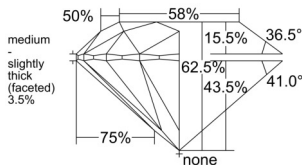

GIA®

FACSIMILE

GIA REPORT 2233948749

Verify this report at gia.edu

GIA NATURAL DIAMOND DOSSIER®

May 11, 2026
GIA Report Number 2233948749
Shape and Cutting Style ..... Round Brilliant
Measurements ..... 5.19 - 5.21 x 3.25 mm

GRADING RESULTS

Carat Weight ..... 0.54 carat
Color Grade ..... K
Clarity Grade VS1
Cut Grade ..... Excellent

ADDITIONAL GRADING INFORMATION

Polish ..... Excellent
Symmetry ..... Excellent
Fluorescence ..... Faint
Clarity Characteristics ..... Crystal
Inscription(s): GIA 2233948749

PROPORTIONS

GRADING SCALES

GIA COLOR SCALE	GIA CLARITY SCALE	GIA CUT SCALE	
D	FLAWLESS	EXCELLENT	
E	INTERNALLY FLAWLESS		
F		VVS₁	VERY GOOD
G	VVS₂		
H	VS₁	GOOD	
I	VS₂		
J	SI₁	FAIR	
K	SI₂		
L	I₁	POOR	
M	I₂		
N	I₃		
O			
P			
Q			
R			
S			
T			
U			
V			
W			
X			
Y			
Z