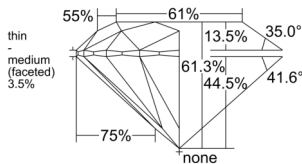

GIA®

FACSIMILE

GIA REPORT 2233904641

Verify this report at GIA.edu

GIA NATURAL DIAMOND DOSSIER®

March 24, 2026
GIA Report Number 2233904641
Shape and Cutting Style ..... Round Brilliant
Measurements ..... 5.20 - 5.22 x 3.20 mm

GRADING RESULTS

Carat Weight ..... 0.53 carat
Color Grade I
Clarity Grade VVS1
Cut Grade ..... Very Good

ADDITIONAL GRADING INFORMATION

Polish ..... Very Good
Symmetry ..... Excellent
Fluorescence ..... None
Clarity Characteristics ..... Pinpoint
Inscription(s): GIA 2233904641

PROPORTIONS

Profile to actual proportions