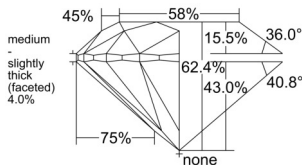

GIA®

FACSIMILE

GIA REPORT 2233902474

Verify this report at GIA.edu

GIA NATURAL DIAMOND DOSSIER®

March 16, 2026
GIA Report Number 2233902474
Shape and Cutting Style ..... Round Brilliant
Measurements ..... 5.90 - 5.94 x 3.69 mm

GRADING RESULTS

Carat Weight ..... 0.80 carat
Color Grade I
Clarity Grade VS1
Cut Grade ..... Excellent

ADDITIONAL GRADING INFORMATION

Polish ..... Excellent
Symmetry ..... Excellent
Fluorescence ..... Faint
Clarity Characteristics ..... Cloud
Inscription(s): GIA 2233902474

PROPORTIONS

Profile to actual proportions