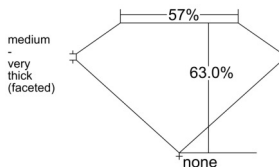

GIA®

FACSIMILE

GIA REPORT 2233875944

Verify this report at GIA.edu

GIA NATURAL DIAMOND DOSSIER®

February 13, 2026
GIA Report Number 2233875944
Shape and Cutting Style ..... Marquise Brilliant
Measurements ..... 8.43 x 4.26 x 2.68 mm

GRADING RESULTS

Carat Weight ..... 0.56 carat
Color Grade ..... D
Clarity Grade VVS1

ADDITIONAL GRADING INFORMATION

Polish ..... Very Good
Symmetry ..... Very Good
Fluorescence ..... None
Clarity Characteristics ..... Pinpoint
Inscription(s): GIA 2233875944

PROPORTIONS

Profile not to actual proportions

GRADING SCALES

GIA COLOR SCALE		GIA CLARITY SCALE	
COLORLESS	D	VERY VERY SLIGHTLY INCLUDED	FLAWLESS
	E		INTERNALLY FLAWLESS
	F		VVS₁
	G		VVS₂
	H		VS₁
	I		VS₂
	J		SI₁
	K		SI₂
	L		I₁
	M		I₂
NEAR COLORLESS	N	SLIGHTLY INCLUDED	I₃
	O		
	P		
	Q		
FAINT	R		
	S		
	T		
	U		
VERT LIGHT	V		
	W		
	X		
	Y		
LIGHT	Z