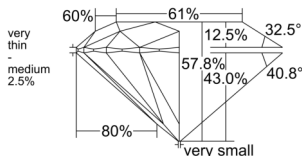

GIA®

FACSIMILE

GIA REPORT 2233869253

Verify this report at GIA.edu

GIA NATURAL DIAMOND DOSSIER®

February 09, 2026
GIA Report Number 2233869253
Shape and Cutting Style ..... Round Brilliant
Measurements ..... 5.97 - 6.05 x 3.47 mm

GRADING RESULTS

Carat Weight ..... 0.75 carat
Color Grade ..... F
Clarity Grade VS2
Cut Grade ..... Good

ADDITIONAL GRADING INFORMATION

Polish ..... Good
Symmetry ..... Fair
Fluorescence ..... Medium Blue
Clarity Characteristics ..... Crystal, Cavity
Inscription(s): GIA 2233869253

PROPORTIONS

Profile to actual proportions