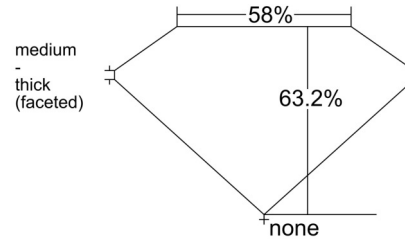

GIA NATURAL DIAMOND GRADING REPORT

December 27, 2025
 GIA Report Number 2233830022
 Shape and Cutting Style Oval Brilliant
 Measurements 7.98 x 5.71 x 3.61 mm

GRADING RESULTS

Carat Weight 1.05 carat
 Color Grade H
 Clarity Grade VS1

Profile not to actual proportions

CLARITY CHARACTERISTICS

KEY TO SYMBOLS*

- Feather
- Pinpoint

* Red symbols denote internal characteristics (inclusions). Green or black symbols denote external characteristics (blemishes). Diagram is an approximate representation of the diamond, and symbols shown indicate type, position, and approximate size of clarity characteristics. All clarity characteristics may not be shown. Details of finish are not shown.