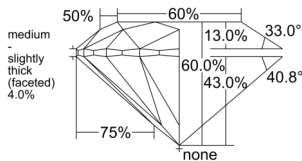

GIA®

FACSIMILE

GIA REPORT 2233814756

Verify this report at GIA.edu

GIA NATURAL DIAMOND DOSSIER®

December 15, 2025
GIA Report Number 2233814756
Shape and Cutting Style ..... Round Brilliant
Measurements ..... 5.63 - 5.66 x 3.39 mm

GRADING RESULTS

Carat Weight ..... 0.66 carat
Color Grade ..... D
Clarity Grade ..... Flawless
Cut Grade ..... Excellent

ADDITIONAL GRADING INFORMATION

Polish ..... Excellent
Symmetry ..... Excellent
Fluorescence ..... None
Clarity Characteristics ..... None
Inscription(s): GIA 2233814756

PROPORTIONS

Profile to actual proportions

GRADING SCALES

GIA COLOR SCALE	GIA CLARITY SCALE	GIA CUT SCALE	
D	FLAWLESS	EXCELLENT	
E	INTERNALLY FLAWLESS		
F		VVS₁	VERY GOOD
G	VVS₂		
H	VS₁	GOOD	
I	VS₂		
J	SI₁	FAIR	
K	SI₂		
L	I₁	POOR	
M			
N			
O	I₂		
P			
Q			
R	I₃		
S			
T			
U			
V			
W			
X			
Y			
Z