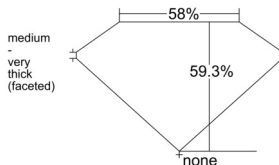

GIA®

FACSIMILE

GIA REPORT 2233804575

Verify this report at gia.edu

GIA NATURAL DIAMOND DOSSIER®

December 05, 2025
GIA Report Number 2233804575
Shape and Cutting Style ..... Heart Brilliant
Measurements ..... 5.56 x 6.40 x 3.80 mm

GRADING RESULTS

Carat Weight ..... 0.78 carat
Color Grade ..... G
Clarity Grade VS1

ADDITIONAL GRADING INFORMATION

Polish ..... Excellent
Symmetry ..... Excellent
Fluorescence ..... None
Clarity Characteristics ..... Cloud, Pinpoint
Inscription(s): GIA 2233804575

PROPORTIONS

Profile not to actual proportions

GRADING SCALES

GIA COLOR SCALE		GIA CLARITY SCALE			
COLORLESS	D	VERY VERY SLIGHTLY INCLUDED	FLAWLESS		
	E		INTERNALLY FLAWLESS		
	F	VERY SLIGHTLY INCLUDED	VVS₁		
	G		VVS₂		
	H		VS₁		
	NEAR COLORLESS	I	SLIGHTLY INCLUDED	VS₂	
		J		SI₁	
		FAINT	K	INCLUDED	SI₂
			L		I₁
			M		I₂
VERT LIGHT	N	INCLUDED	I₃		
	O				
	P				
	Q				
	R				
	S				
	T				
LIGHT	U				
	V				
	W				
	X				
Y					
Z