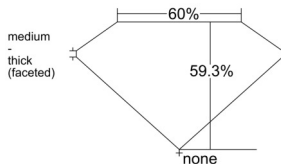

GIA®

FACSIMILE

GIA REPORT 2233799690

Verify this report at GIA.edu

GIA NATURAL DIAMOND DOSSIER®

November 26, 2025
GIA Report Number 2233799690
Shape and Cutting Style ..... Heart Brilliant
Measurements ..... 5.40 x 6.15 x 3.64 mm

GRADING RESULTS

Carat Weight ..... 0.70 carat
Color Grade ..... G
Clarity Grade VS1

ADDITIONAL GRADING INFORMATION

Polish ..... Excellent
Symmetry ..... Very Good
Fluorescence ..... None
Clarity Characteristics..... Cloud, Crystal, Feather, Needle
Inscription(s): GIA 2233799690

PROPORTIONS

Profile not to actual proportions

GRADING SCALES

GIA COLOR SCALE		GIA CLARITY SCALE			
COLORLESS	D	VERY VERY SLIGHTLY INCLUDED	FLAWLESS		
	E		INTERNALLY FLAWLESS		
	F	VERY SLIGHTLY INCLUDED	VS₁		
	G		VS₂		
	H		VS₁		
	NEAR COLORLESS	I	SLIGHTLY INCLUDED	SI₁	
		J		SI₂	
		FAINT	K	INCLUDED	I₁
			L		I₂
			M		I₃
VERT LIGHT	N				
	O				
	P				
	Q				
	R				
	S				
	T				
LIGHT	U				
	V				
	W				
	X				
Y					
Z