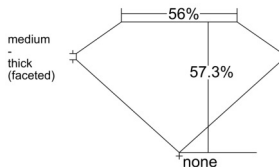

GIA®

FACSIMILE

GIA REPORT 2233799651

Verify this report at GIA.edu

GIA NATURAL DIAMOND DOSSIER®

November 26, 2025
GIA Report Number 2233799651
Shape and Cutting Style ..... Heart Brilliant
Measurements ..... 5.66 x 6.28 x 3.60 mm

GRADING RESULTS

Carat Weight ..... 0.72 carat
Color Grade ..... H
Clarity Grade ..... Internally Flawless

ADDITIONAL GRADING INFORMATION

Polish ..... Excellent
Symmetry ..... Very Good
Fluorescence ..... None
Clarity Characteristics..... Minor Details of Polish
Inscription(s): GIA 2233799651

PROPORTIONS

Profile not to actual proportions

GRADING SCALES

GIA COLOR SCALE		GIA CLARITY SCALE			
COLORLESS	D	VERY VERY SLIGHTLY INCLUDED	FLAWLESS		
	E		INTERNALLY FLAWLESS		
	F		VVS₁		
	NEAR COLORLESS	G	VERY SLIGHTLY INCLUDED	VVS₂	
		H		VS₁	
		FANT	I	SLIGHTLY INCLUDED	VS₂
			J		SI₁
	LIGHT	K	INCLUDED	SI₂	
		L		I₁	
		M		I₂	
VERT LIGHT		N	INCLUDED	I₃	
		O			
		P			
Z		Q			
		R			
	S				
	T				
	U