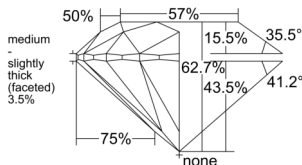

GIA®

FACSIMILE

GIA REPORT 2233753542

Verify this report at GIA.edu

GIA NATURAL DIAMOND DOSSIER®

October 24, 2025
GIA Report Number 2233753542
Shape and Cutting Style ..... Round Brilliant
Measurements ..... 5.07 - 5.10 x 3.19 mm

GRADING RESULTS

Carat Weight ..... 0.51 carat
Color Grade ..... D
Clarity Grade ..... Internally Flawless
Cut Grade ..... Excellent

ADDITIONAL GRADING INFORMATION

Polish ..... Excellent
Symmetry ..... Excellent
Fluorescence ..... Medium Blue
Clarity Characteristics ..... Minor Details of Polish
Inscription(s): GIA 2233753542

PROPORTIONS

GRADING SCALES

GIA COLOR SCALE

COLORESS	D
	E
	F
	G
	H
	I
	J
NEAR COLORESS	K
	L
Faint	M
	N
	O
	P
	Q
	R
	S
	T
	U
	V
	W
	X
	Y
Light	Z

GIA CLARITY SCALE

FLAWLESS	INTERNAL FLAWLESS	
		VERY VERY SLIGHTLY INCLUDED
VVS₁	VVS₂	
VS₁	VS₂	
SI₁	SI₂	
I₁	I₂	
I₃		

GIA CUT SCALE

EXCELLENT
VERY GOOD
GOOD
FAIR
POOR