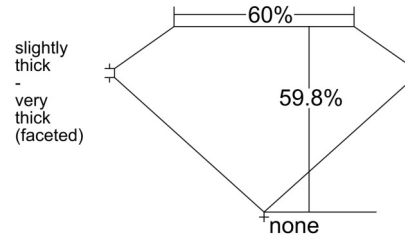

GIA NATURAL DIAMOND GRADING REPORT

August 15, 2025
 GIA Report Number *****70512
 Shape and Cutting Style Heart Brilliant
 Measurements 5.87 x 6.94 x 4.15 mm

GRADING RESULTS

Carat Weight 1.01 carat
 Color Grade I
 Clarity Grade VS2

ADDITIONAL GRADING INFORMATION

Polish Excellent
 Symmetry Excellent
 Fluorescence None
 Inscription(s): GIA *****70512
 Comments: Pinpoints are not shown.

PROPORTIONS

Profile not to actual proportions

CLARITY CHARACTERISTICS

KEY TO SYMBOLS*

- Cloud
- Crystal
- Needle

* Red symbols denote internal characteristics (inclusions). Green or black symbols denote external characteristics (blemishes). Diagram is an approximate representation of the diamond, and symbols shown indicate type, position, and approximate size of clarity characteristics. All clarity characteristics may not be shown. Details of finish are not shown.