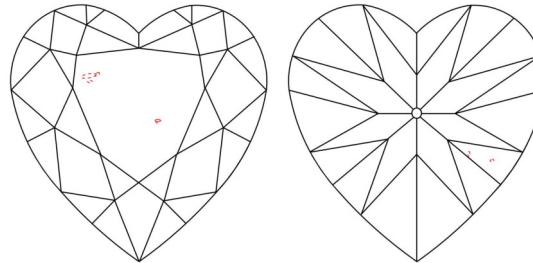

GIA NATURAL DIAMOND GRADING REPORT

August 15, 2025
 GIA Report Number *****70512
 Shape and Cutting Style Heart Brilliant
 Measurements 5.87 x 6.94 x 4.15 mm

GRADING RESULTS

Carat Weight 1.01 carat
 Color Grade I
 Clarity Grade VS2

ADDITIONAL GRADING INFORMATION

Polish Excellent
 Symmetry Excellent
 Fluorescence None
 Inscription(s): GIA *****70512
 Comments: Pinpoints are not shown.

PROPORTIONS

Profile not to actual proportions

CLARITY CHARACTERISTICS

KEY TO SYMBOLS*

- Cloud
- Crystal
- Needle

* Red symbols denote internal characteristics (inclusions). Green or black symbols denote external characteristics (blemishes). Diagram is an approximate representation of the diamond, and symbols shown indicate type, position, and approximate size of clarity characteristics. All clarity characteristics may not be shown. Details of finish are not shown.