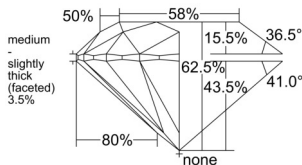

GIA®

FACSIMILE

GIA REPORT 2233625788

Verify this report at GIA.edu

GIA NATURAL DIAMOND DOSSIER®

July 07, 2025
GIA Report Number 2233625788
Shape and Cutting Style ..... Round Brilliant
Measurements ..... 5.73 - 5.75 x 3.59 mm

GRADING RESULTS

Carat Weight ..... 0.73 carat
Color Grade ..... F
Clarity Grade VVS2
Cut Grade ..... Excellent

ADDITIONAL GRADING INFORMATION

Polish ..... Excellent
Symmetry ..... Excellent
Fluorescence ..... Strong Blue
Clarity Characteristics ..... Pinpoint
Inscription(s): GIA 2233625788

PROPORTIONS

GRADING SCALES

GIA COLOR SCALE	GIA CLARITY SCALE	GIA CUT SCALE	
D	FLAWLESS	EXCELLENT	
E	INTERNALLY FLAWLESS		
F		VVS₁	VERY GOOD
G	VVS₂		
H	VS₁	GOOD	
I	VS₂		
J	SI₁	FAIR	
K	SI₂		
L	I₁	POOR	
M	I₂		
N	I₃		
O			
P			
Q			
R			
S			
T			
U			
V			
W			
X			
Y			
Z