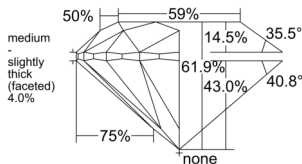

GIA®

FACSIMILE

GIA REPORT 2233610480

Verify this report at GIA.edu

GIA NATURAL DIAMOND DOSSIER®

June 19, 2025
GIA Report Number 2233610480
Shape and Cutting Style ..... Round Brilliant
Measurements ..... 5.40 - 5.44 x 3.35 mm

GRADING RESULTS

Carat Weight ..... 0.61 carat
Color Grade ..... D
Clarity Grade VVS1
Cut Grade ..... Excellent

ADDITIONAL GRADING INFORMATION

Polish ..... Excellent
Symmetry ..... Excellent
Fluorescence ..... None
Clarity Characteristics ..... Pinpoint
Inscription(s): GIA 2233610480

PROPORTIONS

Profile to actual proportions

GRADING SCALES

GIA COLOR SCALE	GIA CLARITY SCALE	GIA CUT SCALE	
D	FLAWLESS	EXCELLENT	
E	INTERNALLY FLAWLESS		
F		VVS₁	VERY GOOD
G	VVS₂		
H	VS₁	GOOD	
I	VS₂		
J	SI₁	FAIR	
K	SI₂		
L	I₁	POOR	
M			
N			
O	I₂		
P			
Q			
R	I₃		
S			
T			
U			
V			
W			
X			
Y			
Z