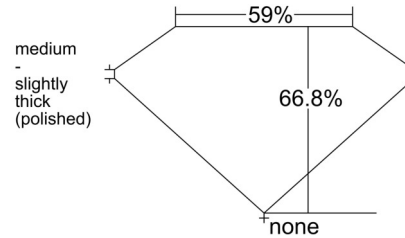

GIA NATURAL DIAMOND GRADING REPORT

April 08, 2025  
 GIA Report Number ..... 2233554066  
 Shape and Cutting Style ..... Emerald Cut  
 Measurements ..... 13.25 x 9.02 x 6.03 mm

GRADING RESULTS

Carat Weight ..... 7.01 carat  
 Color Grade ..... F  
 Clarity Grade ..... VS1

Profile not to actual proportions

CLARITY CHARACTERISTICS

KEY TO SYMBOLS\*

-  Feather
-  Needle
-  Pinpoint

\* Red symbols denote internal characteristics (inclusions). Green or black symbols denote external characteristics (blemishes). Diagram is an approximate representation of the diamond, and symbols shown indicate type, position, and approximate size of clarity characteristics. All clarity characteristics may not be shown. Details of finish are not shown.