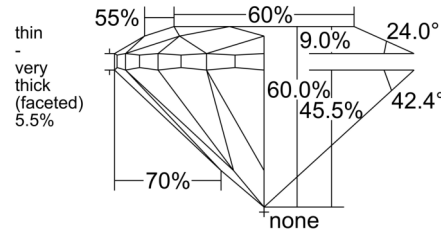

GIA NATURAL DIAMOND GRADING REPORT

February 27, 2025
GIA Report Number 2233512460
Shape and Cutting Style ..... Round Brilliant
Measurements ..... 11.11 - 11.16 x 6.68 mm

GRADING RESULTS

Carat Weight ..... 5.05 carat
Color Grade ..... M
Clarity Grade SI1
Cut Grade ..... Good

ADDITIONAL GRADING INFORMATION

Polish ..... Excellent
Symmetry ..... Very Good
Fluorescence ..... None
Inscription(s): GIA 2233512460

Comments: Additional clouds are not shown. Pinpoints are not shown.

PROPORTIONS

Profile to actual proportions