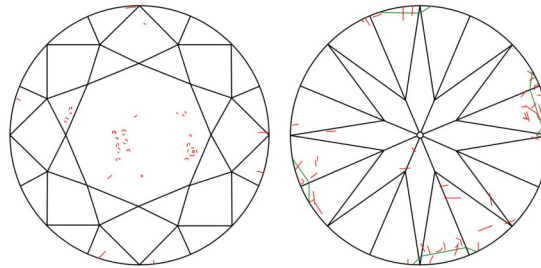

GIA NATURAL DIAMOND GRADING REPORT

February 27, 2025
 GIA Report Number 2233512460
 Shape and Cutting Style Round Brilliant
 Measurements 11.11 - 11.16 x 6.68 mm

GRADING RESULTS

Carat Weight 5.05 carat
 Color Grade M
 Clarity Grade SI1
 Cut Grade Good

ADDITIONAL GRADING INFORMATION

Polish Excellent
 Symmetry Very Good
 Fluorescence None
 Inscription(s): GIA 2233512460

Comments: Additional clouds are not shown. Pinpoints are not shown.

PROPORTIONS

Profile to actual proportions

CLARITY CHARACTERISTICS

KEY TO SYMBOLS*

-  Feather
-  Natural
-  Cloud
-  Crystal
-  Needle

* Red symbols denote internal characteristics (inclusions). Green or black symbols denote external characteristics (blemishes). Diagram is an approximate representation of the diamond, and symbols shown indicate type, position, and approximate size of clarity characteristics. All clarity characteristics may not be shown. Details of finish are not shown.