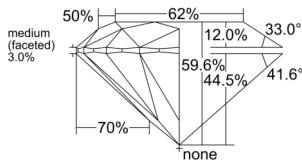

GIA®

FACSIMILE

GIA REPORT 2231891041

Verify this report at GIA.edu

GIA NATURAL DIAMOND DOSSIER®

March 10, 2026
GIA Report Number 2231891041
Shape and Cutting Style ..... Round Brilliant
Measurements ..... 5.76 - 5.80 x 3.45 mm

GRADING RESULTS

Carat Weight ..... 0.70 carat
Color Grade I
Clarity Grade S11
Cut Grade ..... Excellent

ADDITIONAL GRADING INFORMATION

Polish ..... Excellent
Symmetry ..... Excellent
Fluorescence ..... Faint
Clarity Characteristics ..... Cloud, Crystal
Inscription(s): GIA 2231891041

PROPORTIONS

Profile to actual proportions

GRADING SCALES

GIA COLOR SCALE	GIA CLARITY SCALE	GIA CUT SCALE	
D	FLAWLESS	EXCELLENT	
E	INTERNALLY FLAWLESS		
F		VVS₁	VERY GOOD
G	VVS₂		
H	VS₁	GOOD	
I	VS₂		
J	S1₁	FAIR	
K	S1₂		
L	I₁	POOR	
M	I₂		
N	I₃		
O			
P			
Q			
R			
S			
T			
U			
V			
W			
X			
Y			
Z