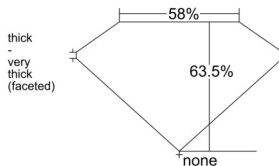

GIA®

FACSIMILE

GIA REPORT 2231887526

Verify this report at GIA.edu

GIA NATURAL DIAMOND DOSSIER®

February 24, 2026
GIA Report Number 2231887526
Shape and Cutting Style ..... Heart Brilliant
Measurements ..... 5.18 x 5.98 x 3.80 mm

GRADING RESULTS

Carat Weight ..... 0.70 carat
Color Grade ..... H
Clarity Grade VVS1

ADDITIONAL GRADING INFORMATION

Polish ..... Excellent
Symmetry ..... Very Good
Fluorescence ..... None
Clarity Characteristics ..... Cloud
Inscription(s): GIA 2231887526

PROPORTIONS

Profile not to actual proportions

GRADING SCALES

GIA COLOR SCALE		GIA CLARITY SCALE	
COLORLESS	D	VERY VERY SLIGHTLY INCLUDED	FLAWLESS
	E		INTERNALLY FLAWLESS
	F		VVS₁
	G		VVS₂
	H		VS₁
	I		VS₂
	J		SI₁
	K		SI₂
	L		I₁
	M		I₂
NEAR COLORLESS	N	SLIGHTLY INCLUDED	I₃
	O		
	P		
	Q		
FAINT	R		
	S		
	T		
	U		
VERT LIGHT	V		
	W		
	X		
	Y		
LIGHT	Z