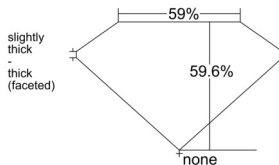

GIA®

FACSIMILE

GIA REPORT 2231887454

Verify this report at GIA.edu

GIA NATURAL DIAMOND DOSSIER®

February 24, 2026
GIA Report Number 2231887454
Shape and Cutting Style ..... Heart Brilliant
Measurements ..... 5.27 x 6.21 x 3.71 mm

GRADING RESULTS

Carat Weight ..... 0.70 carat
Color Grade ..... E
Clarity Grade VS1

ADDITIONAL GRADING INFORMATION

Polish ..... Excellent
Symmetry ..... Very Good
Fluorescence ..... Faint
Clarity Characteristics..... Crystal, Needle, Pinpoint
Inscription(s): GIA 2231887454

PROPORTIONS

Profile not to actual proportions

GRADING SCALES

GIA COLOR SCALE		GIA CLARITY SCALE			
COLORLESS	D	VERY VERY SLIGHTLY INCLUDED	FLAWLESS		
	E		INTERNALLY FLAWLESS		
	F	VERY SLIGHTLY INCLUDED	VS₁		
	G		VS₂		
	H		VS₁		
	NEAR COLORLESS	I	SLIGHTLY INCLUDED	VS₂	
		J		SI₁	
		FAINT	K	INCLUDED	SI₂
			L		I₁
			M		I₂
VERT LIGHT	N	LIGHT	I₃		
	O				
	P				
	Q				
	R