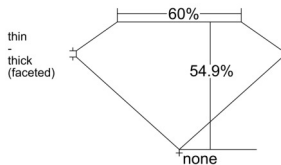

GIA®

FACSIMILE

GIA REPORT 2231887409

Verify this report at GIA.edu

GIA NATURAL DIAMOND DOSSIER®

February 24, 2026
GIA Report Number 2231887409
Shape and Cutting Style ..... Heart Brilliant
Measurements ..... 6.25 x 6.89 x 3.78 mm

GRADING RESULTS

Carat Weight ..... 0.93 carat
Color Grade ..... F
Clarity Grade VS1

ADDITIONAL GRADING INFORMATION

Polish ..... Very Good
Symmetry ..... Excellent
Fluorescence ..... None
Clarity Characteristics..... Crystal, Needle, Pinpoint
Inscription(s): GIA 2231887409

PROPORTIONS

Profile not to actual proportions

GRADING SCALES

GIA COLOR SCALE		GIA CLARITY SCALE			
COLORLESS	D	VERY VERY SLIGHTLY INCLUDED	FLAWLESS		
	E		INTERNALLY FLAWLESS		
	F	VERY SLIGHTLY INCLUDED	VVS₁		
	G		VVS₂		
	H		VS₁		
	NEAR COLORLESS	I	SLIGHTLY INCLUDED	VS₂	
		J		SI₁	
		FAINT	K	INCLUDED	SI₂
			L		I₁
			M		I₂
VERT LIGHT	N	LIGHT	I₃		
	O				
	P				
	Q				
	R