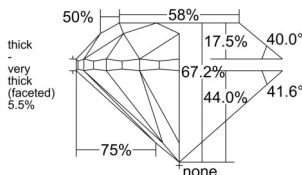

GIA®

FACSIMILE

GIA REPORT 2231865830

Verify this report at gia.edu

GIA NATURAL DIAMOND DOSSIER®

February 04, 2026
GIA Report Number 2231865830
Shape and Cutting Style ..... Round Brilliant
Measurements ..... 4.72 - 4.75 x 3.18 mm

GRADING RESULTS

Carat Weight ..... 0.46 carat
Color Grade ..... K
Clarity Grade VS1
Cut Grade ..... Fair

ADDITIONAL GRADING INFORMATION

Polish ..... Very Good
Symmetry ..... Good
Fluorescence ..... None
Clarity Characteristics ..... Cloud, Pinpoint
Inscription(s): GIA 2231865830

PROPORTIONS

GRADING SCALES

GIA
COLOR
SCALE

COLORLESS	D
	E
	F
	G
	H
	I
	J
NEAR COLORLESS	K
	L
FAIN	M
	N
	O
	P
VERY LIGHT	Q
	R
	S
	T
	U
	V
LIGHT	W
	X
	Y
	Z

GIA
CLARITY
SCALE

VERY VERY SLIGHTLY INCLUDED	FLAWLESS
	INTERNALLY FLAWLESS
VERY SLIGHTLY INCLUDED	VVS₁
	VVS₂
SLIGHTLY INCLUDED	VS₁
	VS₂
INCLUDED	SI₁
	SI₂
	I₁
	I₂
	I₃

GIA
CUT
SCALE

EXCELLENT
VERY GOOD
GOOD
FAIR
POOR