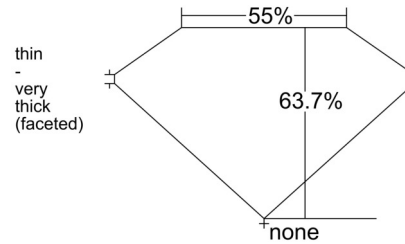

PROPORTIONS