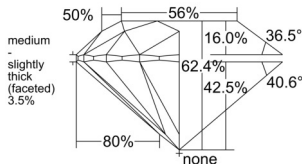

GIA®

FACSIMILE

GIA REPORT 2231854805

Verify this report at GIA.edu

GIA NATURAL DIAMOND DOSSIER®

February 09, 2026
GIA Report Number 2231854805
Shape and Cutting Style ..... Round Brilliant
Measurements ..... 4.92 - 4.94 x 3.07 mm

GRADING RESULTS

Carat Weight ..... 0.46 carat
Color Grade ..... J
Clarity Grade VS1
Cut Grade ..... Excellent

ADDITIONAL GRADING INFORMATION

Polish ..... Excellent
Symmetry ..... Excellent
Fluorescence ..... None
Clarity Characteristics ..... Cloud
Inscription(s): GIA 2231854805

PROPORTIONS

GRADING SCALES

GIA COLOR SCALE

COLORLESS	D
	E
	F
	G
	H
	I
	J
NEAR COLORLESS	K
	L
FAIN	M
	N
	O
	P
	R
	S
	T
	U
	V
	W
	X
	Y
LIGHT	Z

GIA CLARITY SCALE

VERY VERY SLIGHTLY INCLUDED	FLAWLESS
	INTERNALLY FLAWLESS
VERY SLIGHTLY INCLUDED	VVS₁
	VVS₂
SLIGHTLY INCLUDED	VS₁
	VS₂
INCLUDED	SI₁
	SI₂
	I₁
	I₂
	I₃

GIA CUT SCALE

EXCELLENT
VERY GOOD
GOOD
FAIR
POOR