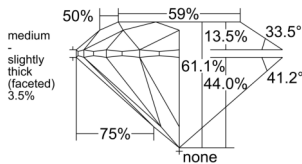

GIA®

FACSIMILE

GIA REPORT 2231838611

Verify this report at GIA.edu

GIA NATURAL DIAMOND DOSSIER®

January 13, 2026
GIA Report Number 2231838611
Shape and Cutting Style ..... Round Brilliant
Measurements ..... 5.25 - 5.28 x 3.22 mm

GRADING RESULTS

Carat Weight ..... 0.54 carat
Color Grade ..... J
Clarity Grade VVS1
Cut Grade ..... Excellent

ADDITIONAL GRADING INFORMATION

Polish ..... Excellent
Symmetry ..... Excellent
Fluorescence ..... None
Clarity Characteristics ..... Pinpoint
Inscription(s): GIA 2231838611

PROPORTIONS

Profile to actual proportions

GRADING SCALES

GIA COLOR SCALE	GIA CLARITY SCALE	GIA CUT SCALE
COLOURLESS D	FLAWLESS	EXCELLENT
E	INTERNALLY FLAWLESS	
F	VVS₁	VERY GOOD
G		
H	VS₁	GOOD
I		
J	SI₁	FAIR
K		
L	I₁	POOR
M		
N	I₂	
O		
P	I₃	
Q		
R		
S		
T		
U		
V		
W		
X		
Y		
Z