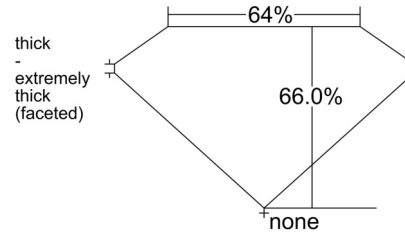

GIA NATURAL DIAMOND GRADING REPORT

January 08, 2026
 GIA Report Number 2231835845
 Shape and Cutting Style Oval Brilliant
 Measurements 7.12 x 5.20 x 3.44 mm

GRADING RESULTS

Carat Weight 0.90 carat
 Color Grade G
 Clarity Grade VS1

ADDITIONAL GRADING INFORMATION

Polish Very Good
 Symmetry Very Good
 Fluorescence None
 Inscription(s): GIA 2231835845
 Comments: Additional pinpoints are not shown.

PROPORTIONS

Profile not to actual proportions

CLARITY CHARACTERISTICS

KEY TO SYMBOLS*

- Feather
- Needle
- Pinpoint
- Indented Natural
- Cloud

* Red symbols denote internal characteristics (inclusions). Green or black symbols denote external characteristics (blemishes). Diagram is an approximate representation of the diamond, and symbols shown indicate type, position, and approximate size of clarity characteristics. All clarity characteristics may not be shown. Details of finish are not shown.