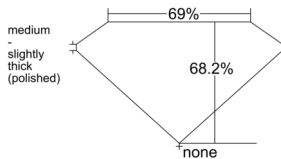

GIA®

FACSIMILE

GIA REPORT 2231822396

Verify this report at GIA.edu

GIA NATURAL DIAMOND DOSSIER®

December 22, 2025
GIA Report Number 2231822396
Shape and Cutting Style ..... Emerald Cut
Measurements ..... 5.87 x 4.44 x 3.03 mm

GRADING RESULTS

Carat Weight ..... 0.70 carat
Color Grade ..... F
Clarity Grade VS1

ADDITIONAL GRADING INFORMATION

Polish ..... Excellent
Symmetry ..... Very Good
Fluorescence ..... Faint
Clarity Characteristics ..... Crystal
Inscription(s): GIA 2231822396

PROPORTIONS

Profile not to actual proportions

GRADING SCALES

GIA COLOR SCALE		GIA CLARITY SCALE	
COLORLESS	D	VERY VERY SLIGHTLY INCLUDED	FLAWLESS
	E		INTERNALLY FLAWLESS
	F		VVS₁
	G		VVS₂
	H		VS₁
	I		VS₂
	J		SI₁
	K		SI₂
	L		I₁
	M		I₂
NEAR COLORLESS	N	SLIGHTLY INCLUDED	I₃
	O		
	P		
	Q		
FAINT	R	INCLUDED	
	S		
	T		
	U		
VERT LIGHT	V	INCLUDED	
	W		
	X		
	Y		
LIGHT	Z