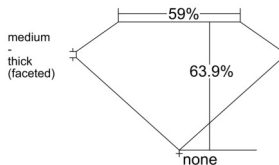

GIA®

FACSIMILE

GIA REPORT 2231812627

Verify this report at GIA.edu

GIA NATURAL DIAMOND DOSSIER®

December 11, 2025
GIA Report Number 2231812627
Shape and Cutting Style ..... Heart Brilliant
Measurements ..... 6.08 x 6.66 x 4.25 mm

GRADING RESULTS

Carat Weight ..... 0.92 carat
Color Grade ..... G
Clarity Grade VS1

ADDITIONAL GRADING INFORMATION

Polish ..... Excellent
Symmetry ..... Excellent
Fluorescence ..... Faint
Clarity Characteristics..... Crystal, Feather, Pinpoint
Inscription(s): GIA 2231812627

PROPORTIONS

Profile not to actual proportions

GRADING SCALES

GIA COLOR SCALE		GIA CLARITY SCALE	
COLORLESS	D	VERY VERY SLIGHTLY INCLUDED	FLAWLESS
	E		INTERNALLY FLAWLESS
	F		VVS₁
	G		VVS₂
	H		VS₁
	I		VS₂
	J		SI₁
	K		SI₂
	L		I₁
	M		I₂
NEAR COLORLESS	N	SLIGHTLY INCLUDED	I₃
	O		
	P		
	Q		
FAINT	R	INCLUDED	
	S		
	T		
	U		
VERT LIGHT	V		
	W		
	X		
	Y		
LIGHT	Z