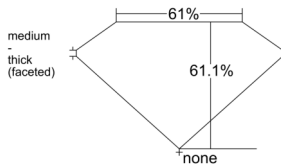

GIA®

FACSIMILE

GIA REPORT 2231804607

Verify this report at GIA.edu

GIA NATURAL DIAMOND DOSSIER®

December 03, 2025
GIA Report Number 2231804607
Shape and Cutting Style ..... Heart Brilliant
Measurements ..... 5.67 x 6.66 x 4.07 mm

GRADING RESULTS

Carat Weight ..... 0.90 carat
Color Grade ..... F
Clarity Grade VS1

ADDITIONAL GRADING INFORMATION

Polish ..... Very Good
Symmetry ..... Excellent
Fluorescence ..... None
Clarity Characteristics..... Crystal, Cloud, Pinpoint
Inscription(s): GIA 2231804607

PROPORTIONS

Profile not to actual proportions

GRADING SCALES

GIA COLOR SCALE		GIA CLARITY SCALE			
COLORLESS	D	VERY VERY SLIGHTLY INCLUDED	FLAWLESS		
	E		INTERNALLY FLAWLESS		
	F		VS₁		
	G		VS₂		
	NEAR COLORLESS	H	VERY SLIGHTLY INCLUDED	VS₁	
		I		VS₂	
		FAINT	J	SLIGHTLY INCLUDED	SI₁
			K		SI₂
	L		I₁		
	M		I₂		
VERT LIGHT	N	INCLUDED	I₃		
	O				
	P				
	Q				
	R				
	S				
LIGHT	T				
	U				
	V				
	W				
	X				
	Y				
	Z