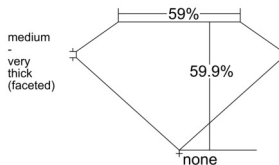

GIA®

FACSIMILE

GIA REPORT 2231799661

Verify this report at GIA.edu

GIA NATURAL DIAMOND DOSSIER®

November 26, 2025
GIA Report Number 2231799661
Shape and Cutting Style ..... Heart Brilliant
Measurements ..... 4.91 x 5.82 x 3.49 mm

GRADING RESULTS

Carat Weight ..... 0.60 carat
Color Grade ..... D
Clarity Grade VS1

ADDITIONAL GRADING INFORMATION

Polish ..... Excellent
Symmetry ..... Very Good
Fluorescence ..... Faint
Clarity Characteristics..... Crystal, Pinpoint, Needle, Cloud
Inscription(s): GIA 2231799661

PROPORTIONS

Profile not to actual proportions

GRADING SCALES

GIA COLOR SCALE		GIA CLARITY SCALE	
COLORLESS	D	VERY VERY SLIGHTLY INCLUDED	FLAWLESS
	E		INTERNALLY FLAWLESS
	F		VS₁
	G		VS₂
	H		VS₁
	I		VS₂
	J		SI₁
	K		SI₂
	L		I₁
	M		I₂
NEAR COLORLESS	N	SLIGHTLY INCLUDED	I₃
	O		
	P		
	Q		
FAINT	R	INCLUDED	
	S		
	T		
	U		
VERT LIGHT	V	INCLUDED	
	W		
	X		
	Y		
LIGHT	Z