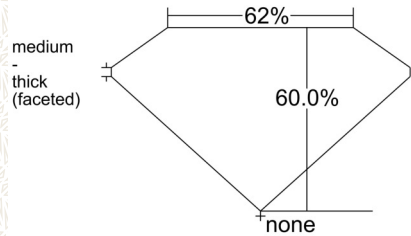

GIA NATURAL COLORED DIAMOND REPORT

December 09, 2025
 Report Type Grading Report
 GIA Report Number 2231798064
 Shape and Cutting Style Oval Brilliant
 Measurements 7.79 x 4.91 x 2.94 mm

Carat Weight 0.70 carat
 Color Grade Very Light Pinkish Brown
 Color Origin Natural
 Color Distribution Not Applicable
 Clarity Grade Internally Flawless
 Proportions:

Profile not to actual proportions

Polish Excellent
 Symmetry Very Good
 Fluorescence None
 Inscription(s): GIA 2231798064

Comments: Minor details of polish are not shown.

ADDITIONAL INFORMATION

GIA COLORED DIAMOND SCALE

Illustration of GIA fancy color grade interrelationships

GIA CLARITY SCALE

FLAWLESS
INTERNALLY FLAWLESS
VERY VERY SLIGHTLY INCLUDED
VVS ₁
VVS ₂
VERY SLIGHTLY INCLUDED
VS ₁
VS ₂
SLIGHTLY INCLUDED
SI ₁
SI ₂
INCLUDED
I ₁
I ₂
I ₃