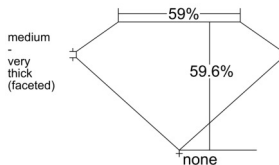

GIA®

FACSIMILE

GIA REPORT 2231796420

Verify this report at GIA.edu

GIA NATURAL DIAMOND DOSSIER®

November 25, 2025
GIA Report Number 2231796420
Shape and Cutting Style ..... Heart Brilliant
Measurements ..... 4.68 x 5.54 x 3.30 mm

GRADING RESULTS

Carat Weight ..... 0.50 carat
Color Grade ..... G
Clarity Grade ..... Internally Flawless

ADDITIONAL GRADING INFORMATION

Polish ..... Very Good
Symmetry ..... Excellent
Fluorescence ..... Faint
Clarity Characteristics..... Minor Details of Polish
Inscription(s): GIA 2231796420

PROPORTIONS

Profile not to actual proportions

GRADING SCALES

GIA COLOR SCALE		GIA CLARITY SCALE			
COLORLESS	D	VERY VERY SLIGHTLY INCLUDED	FLAWLESS		
	E		INTERNALLY FLAWLESS		
	F	VERY SLIGHTLY INCLUDED	VVS₁		
	G		VVS₂		
	H		VS₁		
	NEAR COLORLESS	I	VERY SLIGHTLY INCLUDED	VS₂	
		J		SI₁	
		FAINT	K	SLIGHTLY INCLUDED	SI₂
			L		I₁
			M		I₂
VERT LIGHT	N	INCLUDED	I₃		
	O				
	P				
	Q				
	R				
LIGHT	S				
	T				
	U				
	V				
	W				
X					
Y					
Z