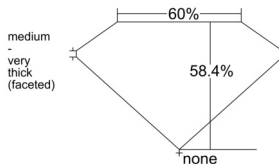

GIA®

FACSIMILE

GIA REPORT 2231796419

Verify this report at GIA.edu

GIA NATURAL DIAMOND DOSSIER®

November 24, 2025
GIA Report Number 2231796419
Shape and Cutting Style ..... Heart Brilliant
Measurements ..... 5.00 x 5.53 x 3.23 mm

GRADING RESULTS

Carat Weight ..... 0.51 carat
Color Grade ..... H
Clarity Grade VVS1

ADDITIONAL GRADING INFORMATION

Polish ..... Very Good
Symmetry ..... Very Good
Fluorescence ..... None
Clarity Characteristics..... Feather, Surface Graining
Inscription(s): GIA 2231796419

PROPORTIONS

Profile not to actual proportions

GRADING SCALES

GIA COLOR SCALE		GIA CLARITY SCALE			
COLORLESS	D	VERY VERY SLIGHTLY INCLUDED	FLAWLESS		
	E		INTERNALLY FLAWLESS		
	F	VERY SLIGHTLY INCLUDED	VVS₁		
	G		VVS₂		
	H		VS₁		
	NEAR COLORLESS	I	SLIGHTLY INCLUDED	VS₂	
		J		SI₁	
		FAINT	K	INCLUDED	SI₂
			L		I₁
			M		I₂
VERT LIGHT	N	LIGHT	I₃		
	O				
	P				
	Q				
	R