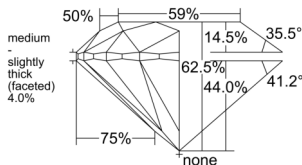

GIA®

FACSIMILE

GIA REPORT 2231788449

Verify this report at GIA.edu

GIA NATURAL DIAMOND DOSSIER®

November 14, 2025
GIA Report Number 2231788449
Shape and Cutting Style ..... Round Brilliant
Measurements ..... 5.75 - 5.79 x 3.60 mm

GRADING RESULTS

Carat Weight ..... 0.75 carat
Color Grade ..... K
Clarity Grade S11
Cut Grade ..... Excellent

ADDITIONAL GRADING INFORMATION

Polish ..... Excellent
Symmetry ..... Excellent
Fluorescence ..... Faint
Clarity Characteristics ..... Crystal, Cloud
Inscription(s): GIA 2231788449

PROPORTIONS

Profile to actual proportions