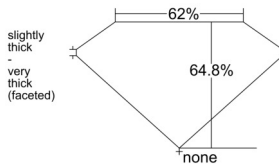

GIA®

FACSIMILE

GIA REPORT 2231784639

Verify this report at GIA.edu

GIA NATURAL DIAMOND DOSSIER®

November 13, 2025
GIA Report Number 2231784639
Shape and Cutting Style ..... Pear Brilliant
Measurements ..... 6.08 x 3.90 x 2.53 mm

GRADING RESULTS

Carat Weight ..... 0.36 carat
Color Grade ..... G
Clarity Grade VS2

ADDITIONAL GRADING INFORMATION

Polish ..... Good
Symmetry ..... Good
Fluorescence ..... Faint
Clarity Characteristics..... Twinning Wisp, Crystal
Inscription(s): GIA 2231784639

PROPORTIONS

Profile not to actual proportions

GRADING SCALES

GIA COLOR SCALE		GIA CLARITY SCALE			
COLORLESS	D	VERY VERY SLIGHTLY INCLUDED	FLAWLESS		
	E		INTERNALLY FLAWLESS		
	F	VERY SLIGHTLY INCLUDED	VVS₁		
	G		VVS₂		
	H		VS₁		
	NEAR COLORLESS	I	SLIGHTLY INCLUDED	VS₂	
		J		SI₁	
		FAINT	K	INCLUDED	SI₂
			L		I₁
			M		I₂
VERT LIGHT	N	INCLUDED	I₃		
	O				
	P				
	Q				
	R				
LIGHT	S				
	T				
	U				
	V				
	W				
X					
Y					
Z