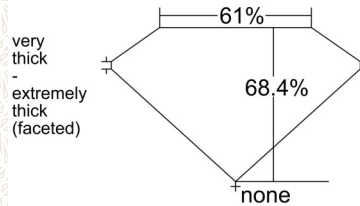

GIA NATURAL COLORED DIAMOND REPORT

November 19, 2025  
 Report Type ..... Grading Report  
 GIA Report Number ..... 2231776437  
 Shape and Cutting Style ..... Pear Mixed Cut  
 Measurements ..... 10.09 x 6.23 x 4.26 mm

Carat Weight ..... 2.03 carat  
 Color Grade ..... Fancy Dark Gray-Yellowish Green  
 Color Origin ..... Natural  
 Color Distribution ..... Even  
 Clarity Grade ..... SI1  
 Proportions:

very thick  
-  
extremely thick  
(faceted)

CLARITY CHARACTERISTICS

KEY TO SYMBOLS\*

- Crystal
- ~ Feather
- ☉ Cloud
- ∟ Needle

\* Red symbols denote internal characteristics (inclusions). Green or black symbols denote external characteristics (blemishes). Diagram is an approximate representation of the diamond, and symbols shown indicate type, position, and approximate size of clarity characteristics. All clarity characteristics may not be shown. Details of finish are not shown.