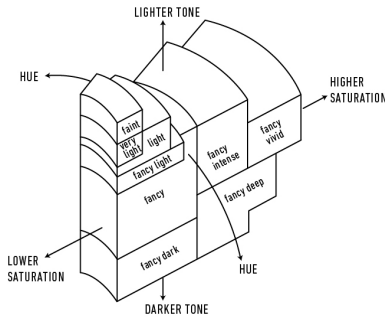

Carat Weight ..... 2.03 carat  
 Color Grade ..... Fancy Dark Gray-Yellowish Green  
 Color Origin ..... Natural  
 Color Distribution ..... Even  
 Clarity Grade ..... SI1  
 Proportions:

very thick  
-  
extremely thick  
(faceted)

Profile not to actual proportions

Polish ..... Excellent  
 Symmetry ..... Very Good  
 Fluorescence ..... Strong Yellow  
 Inscription(s): GIA 2231776437

**Comments:** The color of this stone changes temporarily when gently heated, or when left in darkness for a period of time and is known in the trade as "CHAMELEON".

ADDITIONAL INFORMATION

GIA COLORED DIAMOND SCALE

Illustration of GIA fancy color grade interrelationships

GIA CLARITY SCALE

FLAWLESS
INTERNALLY FLAWLESS
VVS <sub>1</sub>
VVS <sub>2</sub>
VS <sub>1</sub>
VS <sub>2</sub>
SI <sub>1</sub>
SI <sub>2</sub>
I <sub>1</sub>
I <sub>2</sub>
I <sub>3</sub>

CLARITY CHARACTERISTICS

KEY TO SYMBOLS\*

- Crystal
- ~ Feather
- ☉ Cloud
- ∟ Needle

\* Red symbols denote internal characteristics (inclusions). Green or black symbols denote external characteristics (blemishes). Diagram is an approximate representation of the diamond, and symbols shown indicate type, position, and approximate size of clarity characteristics. All clarity characteristics may not be shown. Details of finish are not shown.