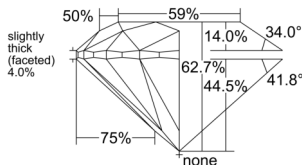

GIA®

FACSIMILE

GIA NATURAL DIAMOND DOSSIER®

July 03, 2025
GIA Report Number 2231624134
Shape and Cutting Style ..... Round Brilliant
Measurements ..... 5.51 - 5.53 x 3.46 mm

GRADING RESULTS

Carat Weight ..... 0.65 carat
Color Grade ..... J
Clarity Grade VS1
Cut Grade ..... Excellent

ADDITIONAL GRADING INFORMATION

Polish ..... Excellent
Symmetry ..... Excellent
Fluorescence ..... Faint
Clarity Characteristics..... Crystal, Pinpoint
Inscription(s): GIA 2231624134

GIA REPORT 2231624134

Verify this report at GIA.edu

PROPORTIONS

Profile to actual proportions